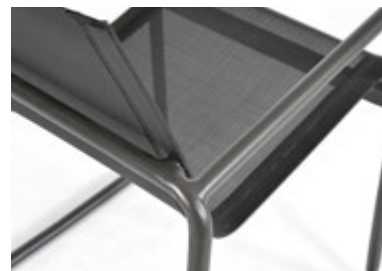

C17

STACKABLE ARMCHAIR

ALUMINIUM + TEXTILENE

56x60xH84cm

STACKABILITY: 24 PCS

C18

STACKABLE ARMCHAIR

ALUMINIUM + TEXTILENE