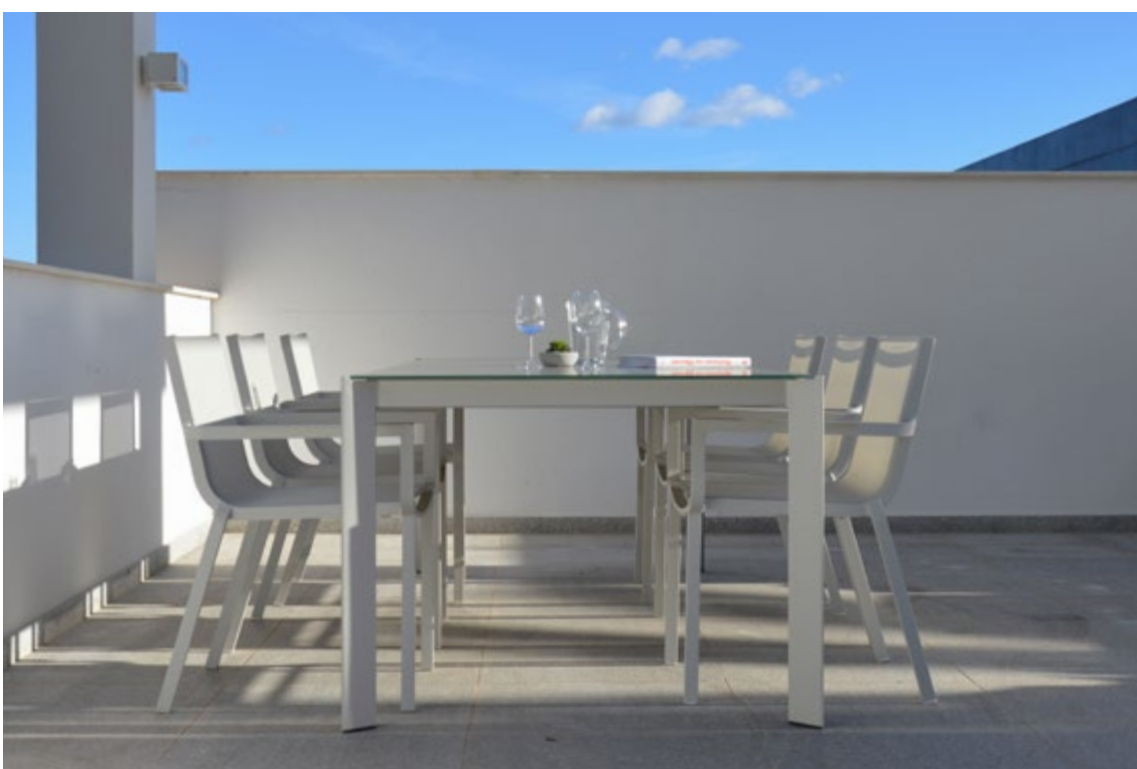

T21	RECTANGULAR TABLE	
ALUMINIUM + FROSTED GLASS OR CERAMIC GLASS TOP	180x90xH75cm	4 - 6 PERSONS
	200x90xH75cm	6 PERSONS
	220x100xH75cm	6 - 8 PERSONS