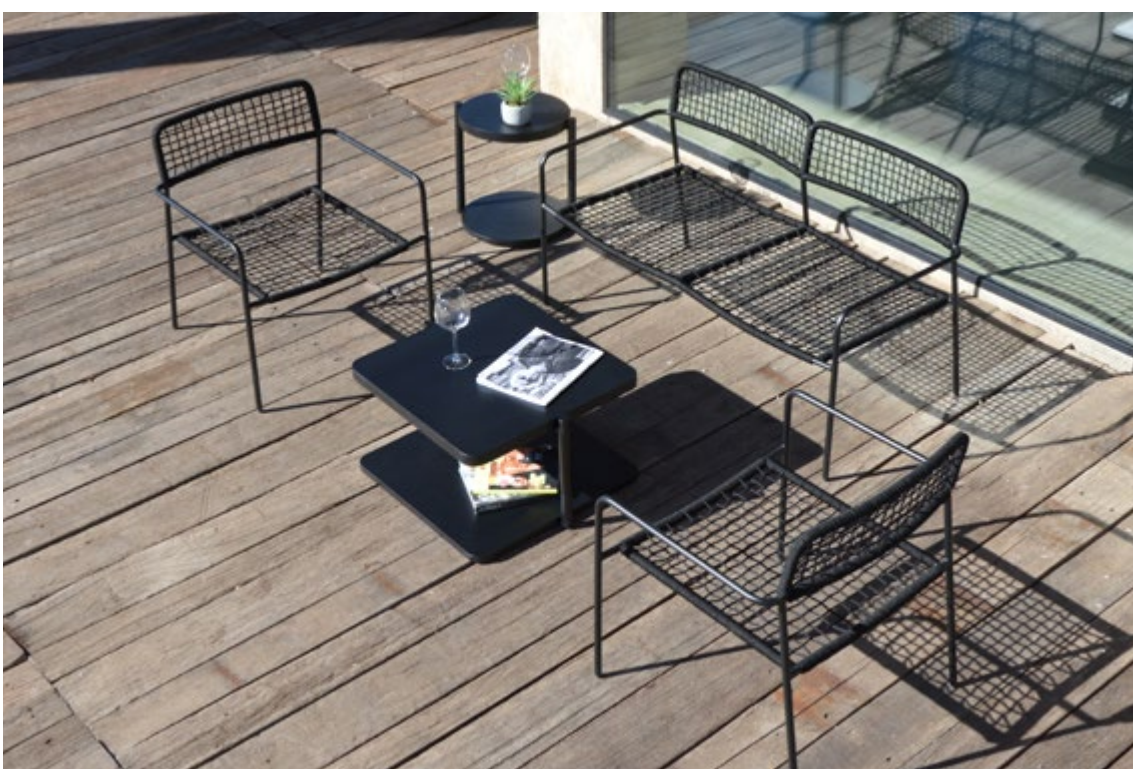

A modern looking open sofa set thanks to its seperated seat and back with smart storage compartment tables.

Arcane.

L40

SOFA SET

1x KD ROUND TABLE: GALVANIZED STEEL	47,7x40xH45cm
1x KD SQUARE TABLE: GALVANISED STEEL	66x60xH36cm
2x SINGLE SOFA: GALVANISED STEEL + ROPE + FOAM 20kg/m ³ + OLEFIN	64x68xH74cm
1x TWO SEATER SOFA: ALUMINIUM + FOAM 20kg/m ³ + OLEFIN	133x67xH74cm